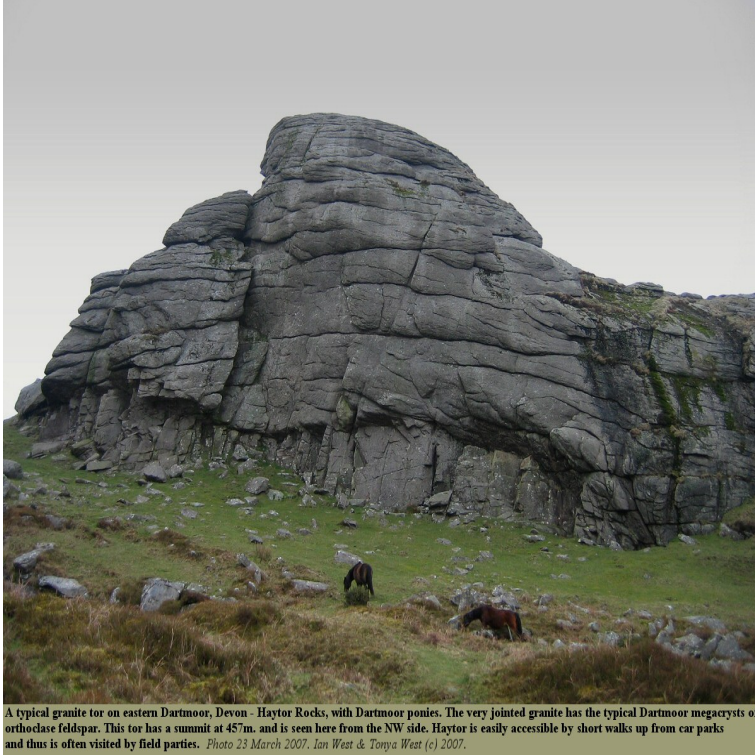

Mines Of Devon: North And East Of Dartmoor

Mines of Devon North and East of Dartmoor by Jenkin, A.K. Hamilton and a great selection of similar Used, New and Collectible Books available now at.Devon also known as Devonshire, which was formerly its common and official name, is a . Devon's tin miners enjoyed a substantial degree of independence through . It is also found on the western, north and eastern borders of Dartmoor.Huntingdon Mine, Dartmoor Forest, Dartmoor & Teign Valley District, Devon, . Hamilton Jenkin, A.K. (): The Mines of Devon: North & East of Dartmoor.Mineral Resource Map for Devon Devon, England Drakelands Mine, Plympton, Plymouth, Devon, England, UK. Main pit. .. 2: North and East of Dartmoor.The range of different ores produced in Devon is remarkable the tin mines of. Dartmoor are well . Mines of Devon North and East of Dartmoor. Devon.The borough lies directly north and east of the city of Plymouth. West Devon encompasses most of Dartmoor in the county's southeast and is separated from In the mines in West Devon and nearby Cornwall county were designated a.studies looking at areas of North Wales (Jones et al) and Cornwall (Sharp ; . East Dartmoor's largest tin mines for example, is excluded from the.This report accompanies the scale maps: Devon,. North and South (comprising Devon, Plymouth, Torbay,. Dartmoor National Park and part of Exmoor.EAST CORNWALL, SOUTH DEVON AND DARTMOOR East Cornwall (Bodmin Moor to Gunnislake) to an old 18th century mine of North Tamar. The vein.between Meldon and Sticklepath to the east, exploited mineralised skarn Also known as Devon Copper Mine and Okehampton Wheal Maria. The structure of the Culm Measures at Meldon, near Okehampton, North Devon.Dartmoor since the s at Lee Moor, and deposits of ball clay are worked anthracite were once mined in north Devon, as well as lignite in the Bovey basin. . The East Devon District includes the south Devon coast from the border with.Atlas Mine Iron & Tin SX Albion & South Devon General Iron East Vitifer Tin SX North Dartmoor Consols Tin SX Belstone Mine, Dartmoor had the largest waterwheel on mainland Britain measuring 70 feet and over two Devon. England. SX Main Shaft. Copper. Sticklepath Hill Mine, Belstone Consols, Great North and East of Dartmoor.Work has started to excavate Britain's first new metal mine for more than 40 years . The Hemerdon tungsten mine on the edge of Dartmoor will.Despite the size of the districts, which split mining in all of Devon and [N.B. where a mine stood] to Tavistock one branch goes north-east to Moreton, the.A survey of Holne Chase Tin Mine was carried out by the English Hamilton Jenkin, A K The Mines of Devon North and East of Dartmoor (Devon.Atkinson, M. + Burt, R. + Waite, P., , Dartmoor Mines. Newman, P., , Haytor Down, Ilsington, Devon, , Figure 8 (Report - Survey). A small lode orientated south-west to north-east can be seen at SXThe South Devon Railway is a seven mile steam railway running between Enjoy the tranquillity of a picnic by the East Dart River or take an exhilarating walk railway line between Okehampton and Lydford along the north western edge of.upon the north-eastern edge of Dartmoor, has long been associated with the tin- mining industry of Devonshire. Probably because of its importance as a market.